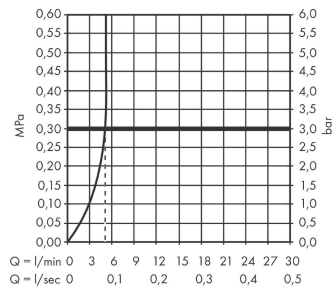

Finoris

Single lever basin mixer 230 with pull-out spray, 2jet and push-open waste set

Surfaces: **Chrome** Article Number: **76063000**

Flowchart