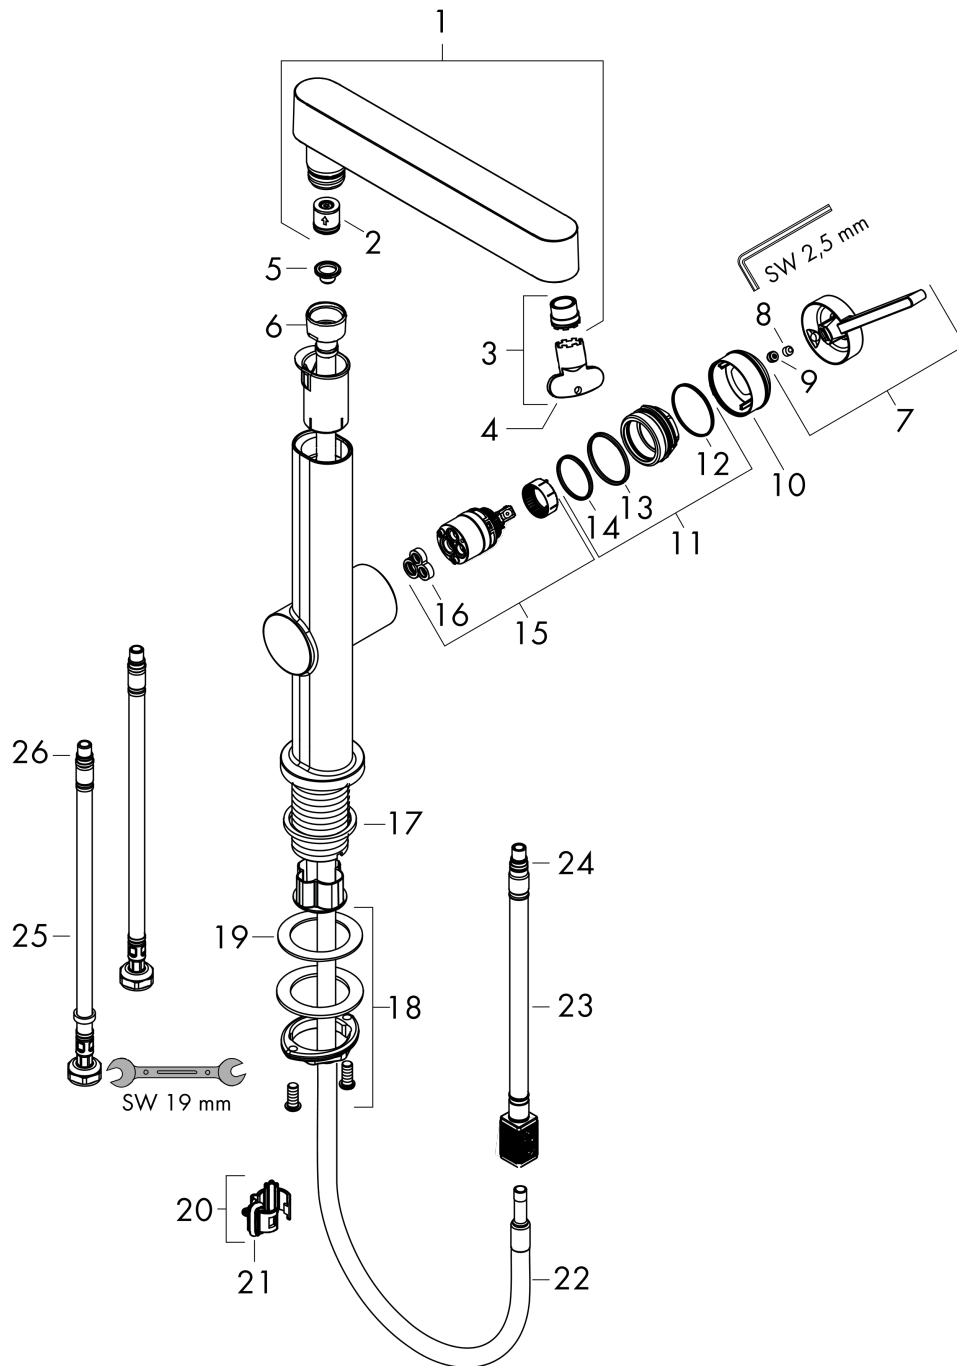

Finoris

Single lever basin mixer 230 with pull-out spray, 2jet and push-open waste set

Surfaces: **Chrome** Article Number: **76063000**

Description

product features

- consists of: single lever basin mixer, waste set
- ComfortZone 230
- projection 191 mm
- spray type: laminar spray, PowderRain
- spray returns through pressing spray diverter and spray returns automatically through handle closing
- extension length: 50 cm
- spray disc surface: graphite
- maximum flow rate at 3 bar: 5 l/min
- ceramic cartridge
- temperature limitation adjustable
- push-open waste set G 1¼
- material waste set: metal
- connection type: G ¾ connections
- connection dimension: DN15
- non-return valve

Flowchart

Finoris
Single lever basin mixer 230 with pull-out spray, 2jet and push-open waste set
 Surfaces: **Chrome** Article Number: **76063000**

Exploded Drawing

Year of production: >06/21

Finoris

Single lever basin mixer 230 with pull-out spray, 2jet and push-open waste set

Surfaces: **Chrome** Article Number: **76063000**

Spare part list

Year of production: >06/21

Pos.	Description	Article Number	Price	PU
1	handspray	94294000	-	1
2	non return valve	95376000	-	1
3	aerator laminar	94295000	-	1
4	special tool	98987000	-	1
5	filter	92672000	-	1
6	nut	92755000	-	1
7	handle	94292000	-	1
8	hollow set screw M5x5	98446000	-	1
9	screw cover	93735460	-	1
10	flange	93737000	-	1
11	nut	92926000	-	1
12	O-ring 30x1,5	98433000	-	1
13	O-ring 29x2	98391000	-	1
14	O-ring 25x1,5	98146000	-	1
15	cartridge, assy	93760000	-	1
16	seal	93383000	-	1
17	flat seal	98749000	-	1
18	fixing set (Ø 32)	13961000	-	1
19	lever collar	97548000	-	1
20	cramp	94296000	-	1
21	O-ring 10x3	98206000	-	1
22	hose 1,25 m	94293000	-	1
23	hose	93744000	-	1
24	O-ring 7x1,5	98422000	-	1
25	connection hose 450 mm M8x0,75 G3/8	97206000	-	1
26	O-ring 6,6x1,6	93019000	-	1
a	push-open waste set	50100000	-	1
b	fixation extension 35 mm	13898000	-	1